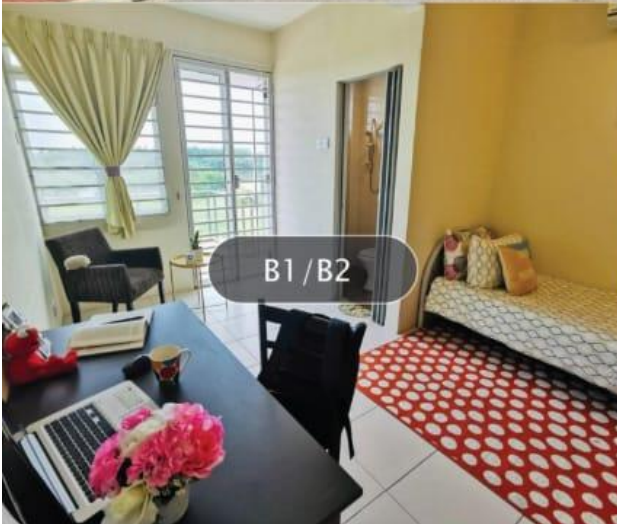

Gallery

Danish House @Kampar